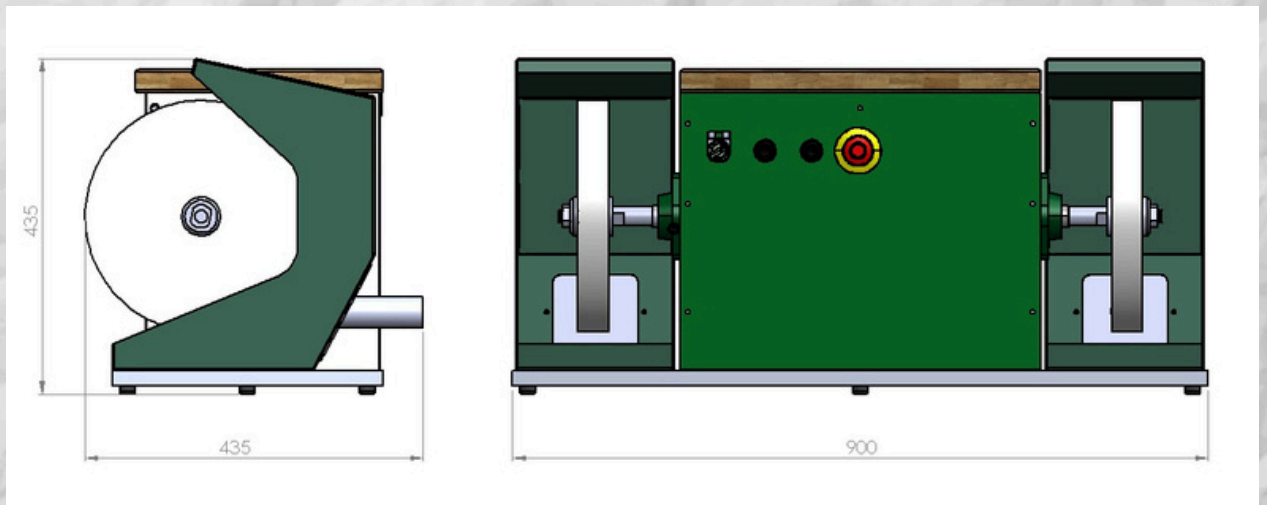

POLISHING WHEEL

Polishing wheel 300mm

FEATURES :

- 300mm polishing disc (since 10 to 40mm thickness)
- Power 1500 W
- Speed : 740 rpm
- Dimensions : 900 x 435 x 435 mm
- Weight : 72 kg

2 VERSIONS :

- version 220 volts mono sans variateur de vitesse #TO20221220-RALxxxx
- 220 volts mono avec variateur de vitesse (on demand)
- 110 volts version, whitout outlet (on demand)